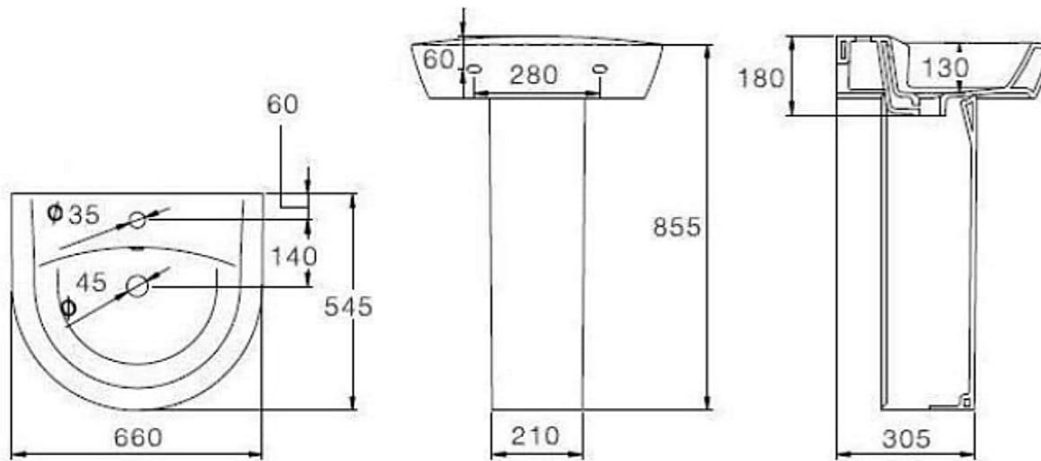

newday

sanindusa[®]
lifemoments

113300
lavatório 56
lavabo 56
56 wash basin

113200
coluna
pedestal
colonne

newday

sanindusa®
lifemoments

113320
lavatório 66
lavabo 66
66 wash basin

113200
coluna
pedestal
colonne