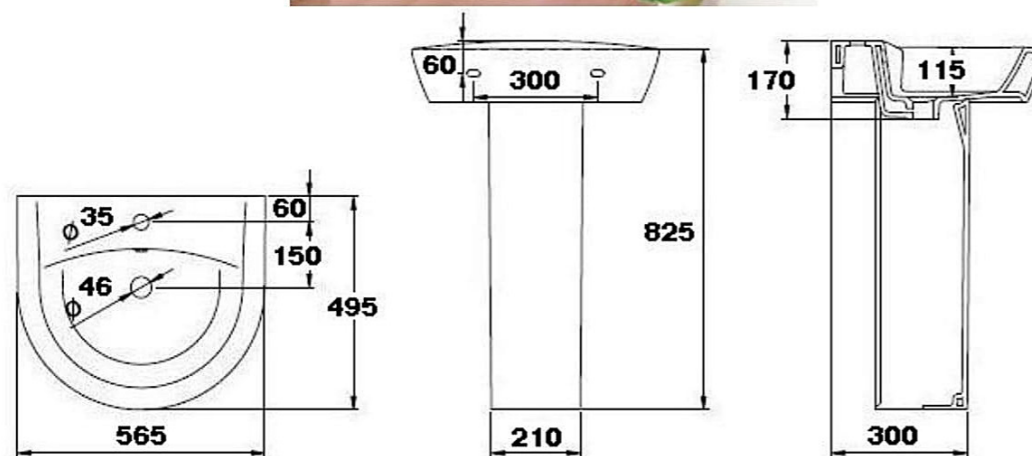

newday

sanindusa[®]
lifemoments

113300
lavatório 56
lavabo 56
56 wash basin

113200
coluna
pedestal
colonne

newday

sanindusa®
lifemoments

113320
lavatório 66
lavabo 66
66 wash basin

113200
coluna
pedestal
colonne